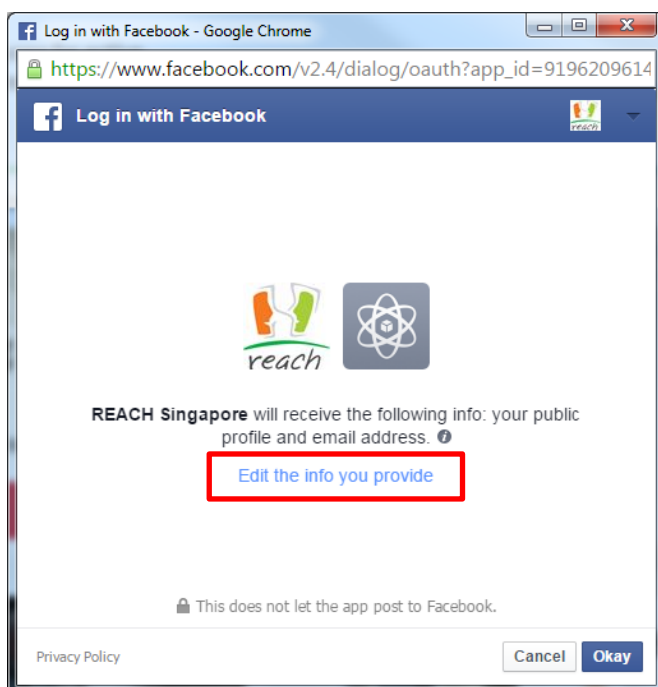

3. The following screen will appear, please ensure that the field for Email address in the 'Edit the info you provide' is checked , click 'Okay' to proceed.