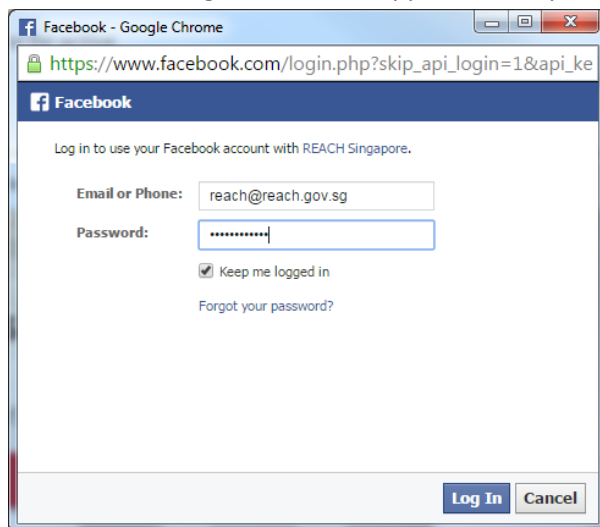

2. The Facebook login screen will appear, enter your Facebook login details and click 'Log In'